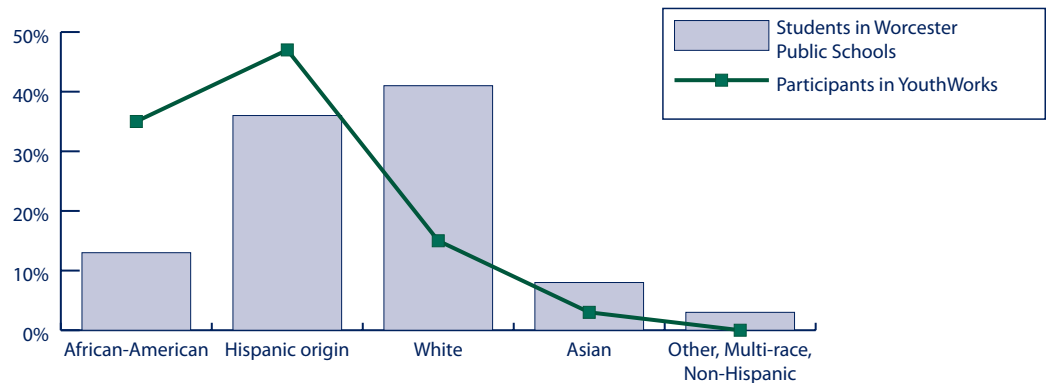

Ethnicity Comparison for YouthWorks Participants