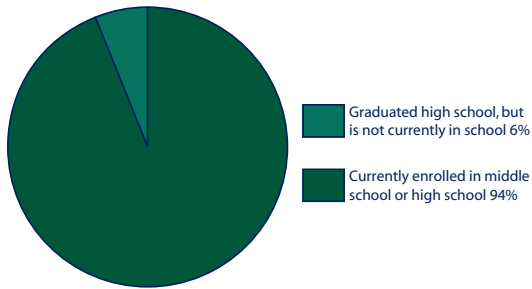

City of Worcester—YouthWorks 2008 Program Profile

NUMBER OF YOUTH SERVED BY YOUTHWORKS IN 2008

Total Number of Youth Served: 387

SCHOOL STATUS AND GRADE LEVEL OF YOUTHWORKS PARTICIPANTS

School Status (N = 291)