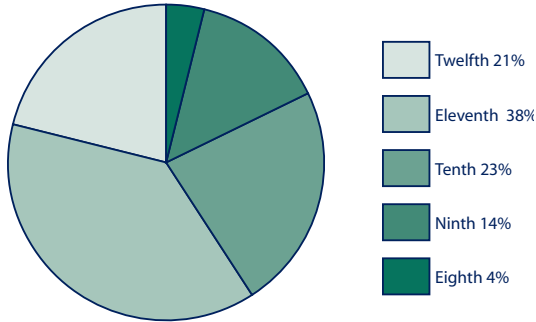

Grade Level of In-School Youth (N = 196)