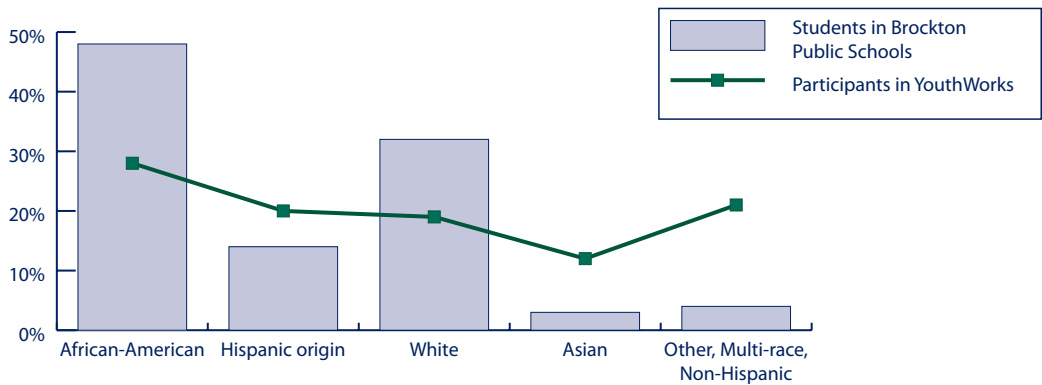

Ethnicity Comparison for YouthWorks Participants