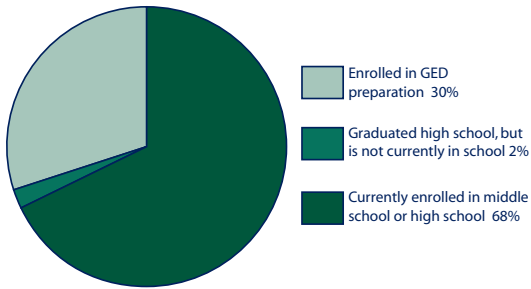

Brockton—YouthWorks 2008 Program Profile

NUMBER OF YOUTH SERVED BY YOUTHWORKS IN 2008

Total Number of Youth Served: 210

SCHOOL STATUS AND GRADE LEVEL OF YOUTHWORKS PARTICIPANTS

School Status (N = 210)

Grade Level of In-School Youth (N = 145)

JOB PLACEMENTS FOR 2008

(N = 210)

Office and Clerical	37	18%
Child Care/Camp Couns.	0	0%
Maintenance and Lands.	37	18%
Information Tech	29	14%
Other Private Sector	76	35%
Other Non-profit	31	15%
Arts & Communications	0	0%