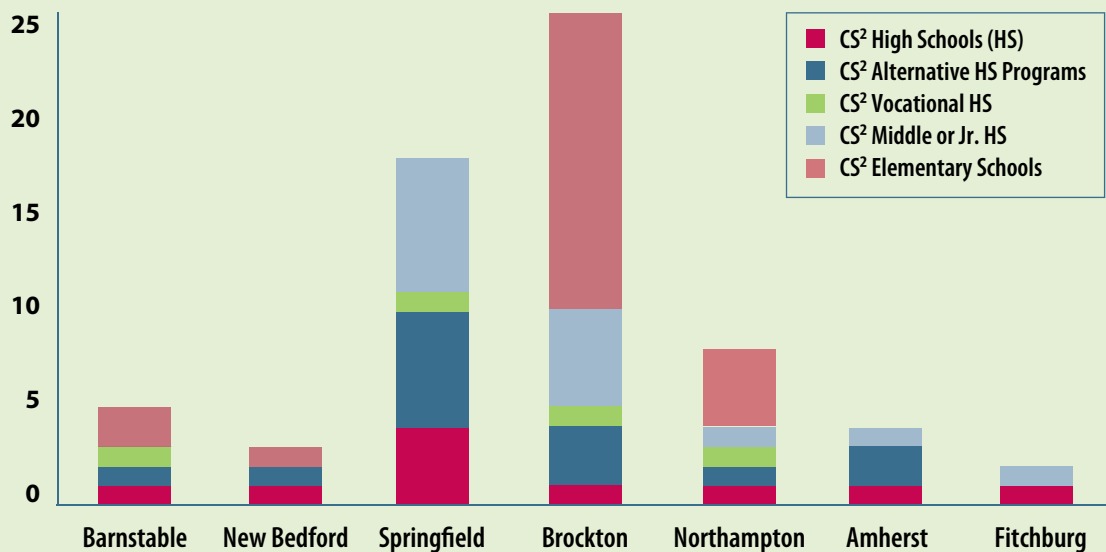

CS²'s Statewide Impact

SCHOOL PARTICIPATION BY TYPE OF SCHOOL BY CS² SITE

	Barnstable	New Bedford	Springfield	Brockton	Northampton	Amherst	Fitchburg
Total CS ² Schools	5	3	18	25	8	4	2
CS ² High Schools	1	1	4	1	1	1	1
CS ² Alternative HS Programs	1	1	6	3	1	2	0
CS ² Vocational HS	0	0	1	1	1	0	0
CS ² Middle or Junior HS	1	1	7	5	1	1	1
CS ² Elementary Schools	2	0	0	15	4	0	0